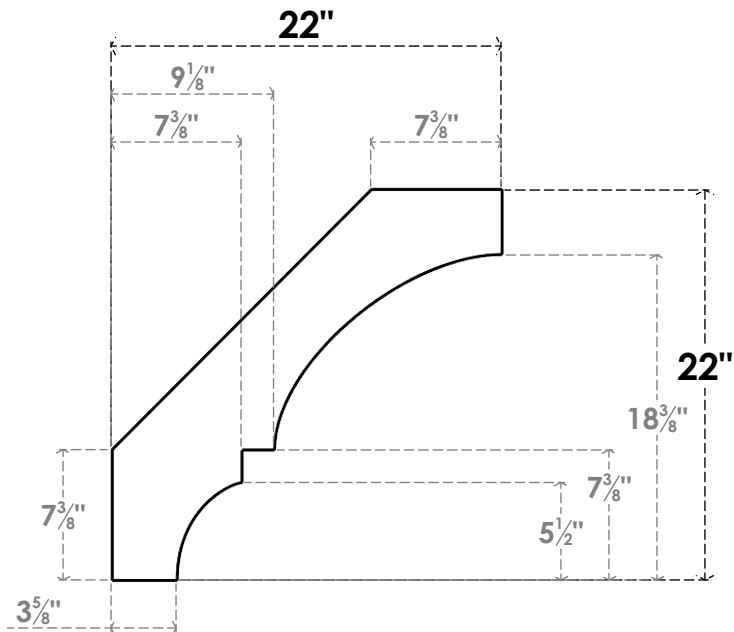

ITEM NUMBER: BRCPC055X22000X22000BOA

5 1/2"W X 22"D X 22"H BALBOA ARCHITECTURAL GRADE PVC CLOSED KNEE BRACE

SIDE PROFILE

FRONT PROFILE

ISOMETRIC

EKENA MILLWORK
2300 WEST MAIN ST.
CLARKSVILLE, TX 75426
TOLL FREE: 866-607-0453
WWW.EKENAMILLWORK.COM