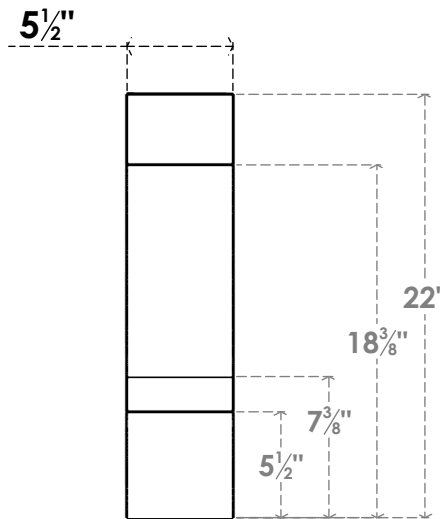

ITEM NUMBER: BRCPC055X22000X22000BOA

5 1/2"W X 22"D X 22"H BALBOA ARCHITECTURAL GRADE PVC CLOSED KNEE BRACE

SIDE PROFILE

FRONT PROFILE

ISOMETRIC

EKENA MILLWORK
2300 WEST MAIN ST.
CLARKSVILLE, TX 75426
TOLL FREE: 866-607-0453
WWW.EKENAMILLWORK.COM